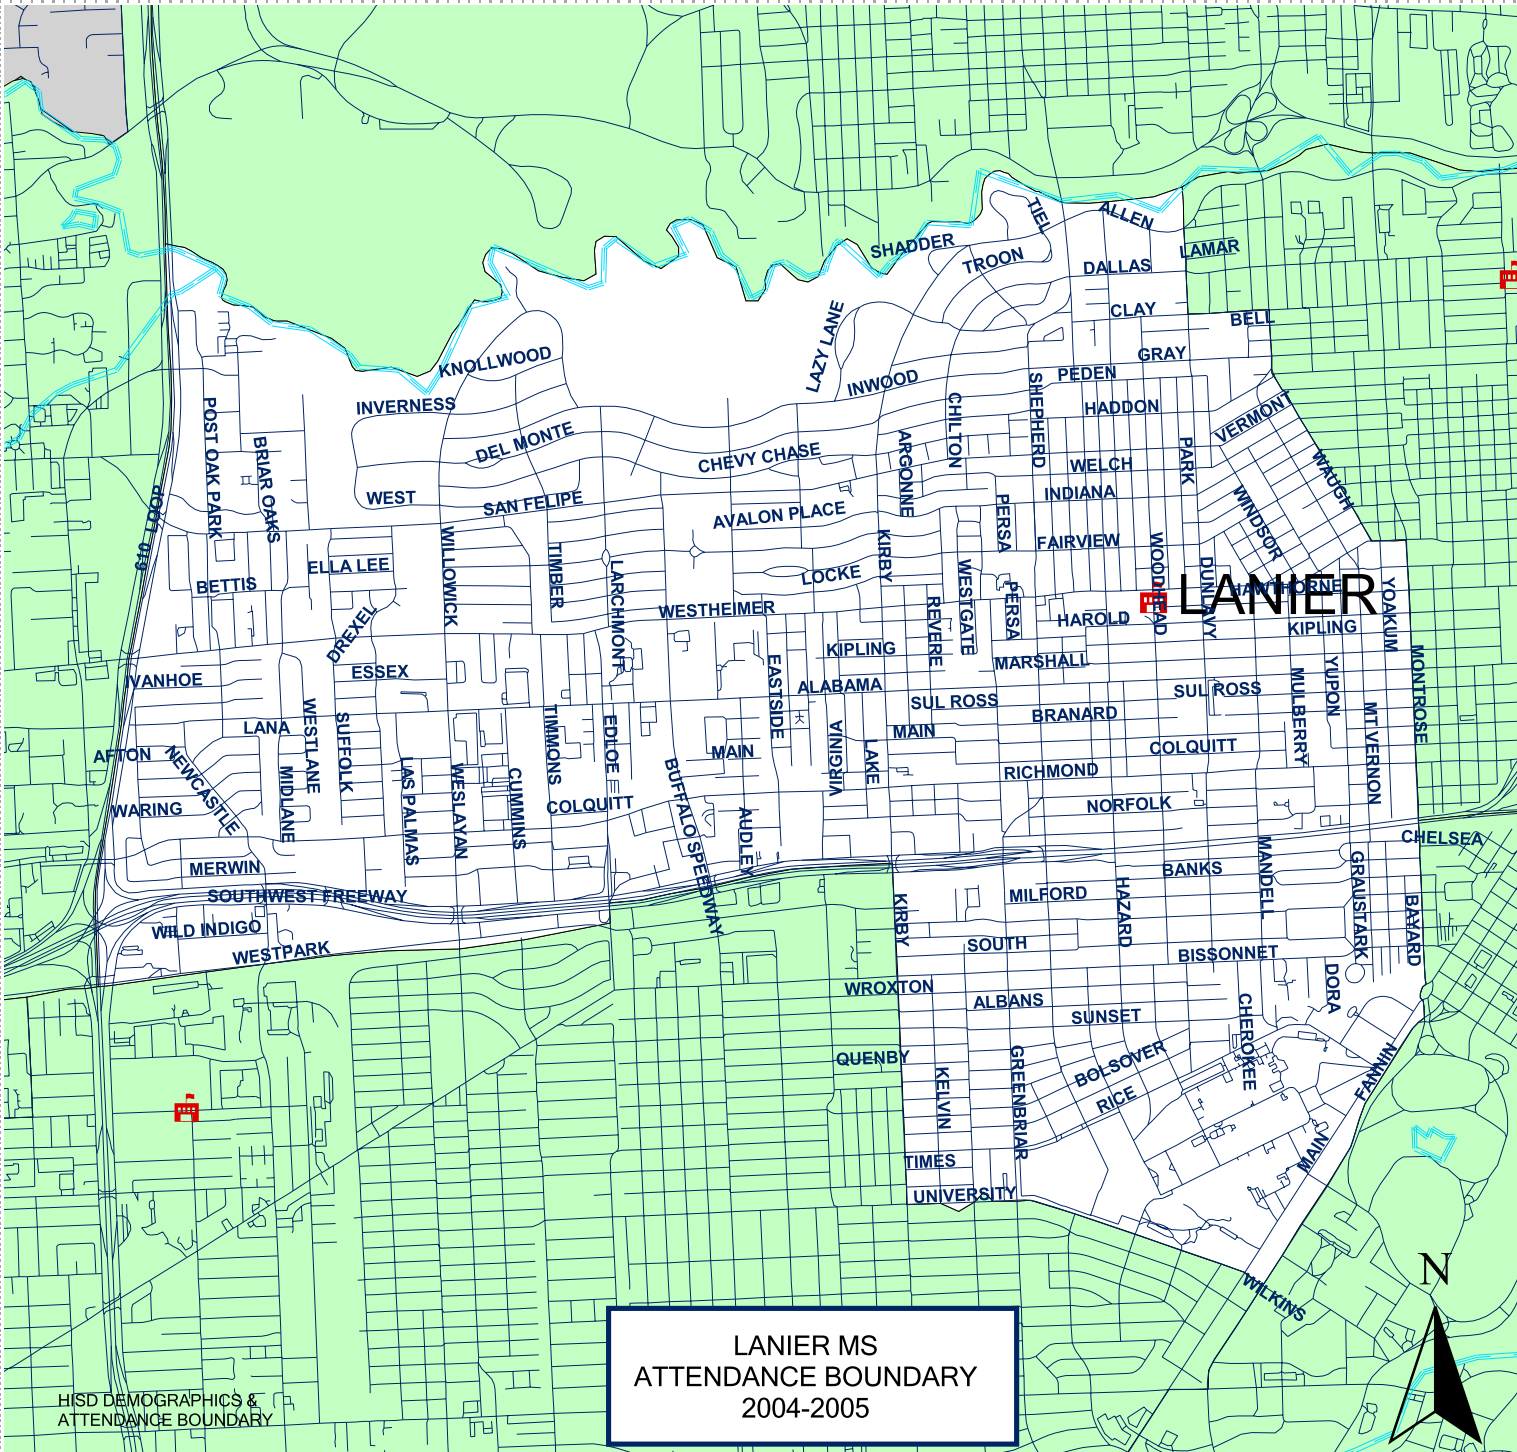

CENTRAL DISTRICT

2 MILE RADIUS FOR BUS TRANSPORTATION

BAYOUS
HISD STREETS

0 0.2 0.4 Miles

LANIER MS ATTENDANCE BOUNDARY 2004-2005

HISD DEMOGRAPHICS & ATTENDANCE BOUNDARY