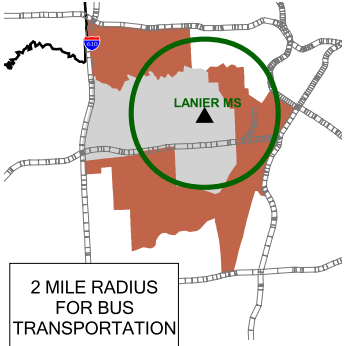

CENTRAL DISTRICT

2 MILE RADIUS FOR BUS TRANSPORTATION

BAYOUS
HISD STREETS

0 0.2 0.4 Miles

LANIER MS ATTENDANCE BOUNDARY 2004-2005

HISD DEMOGRAPHICS & ATTENDANCE BOUNDARY